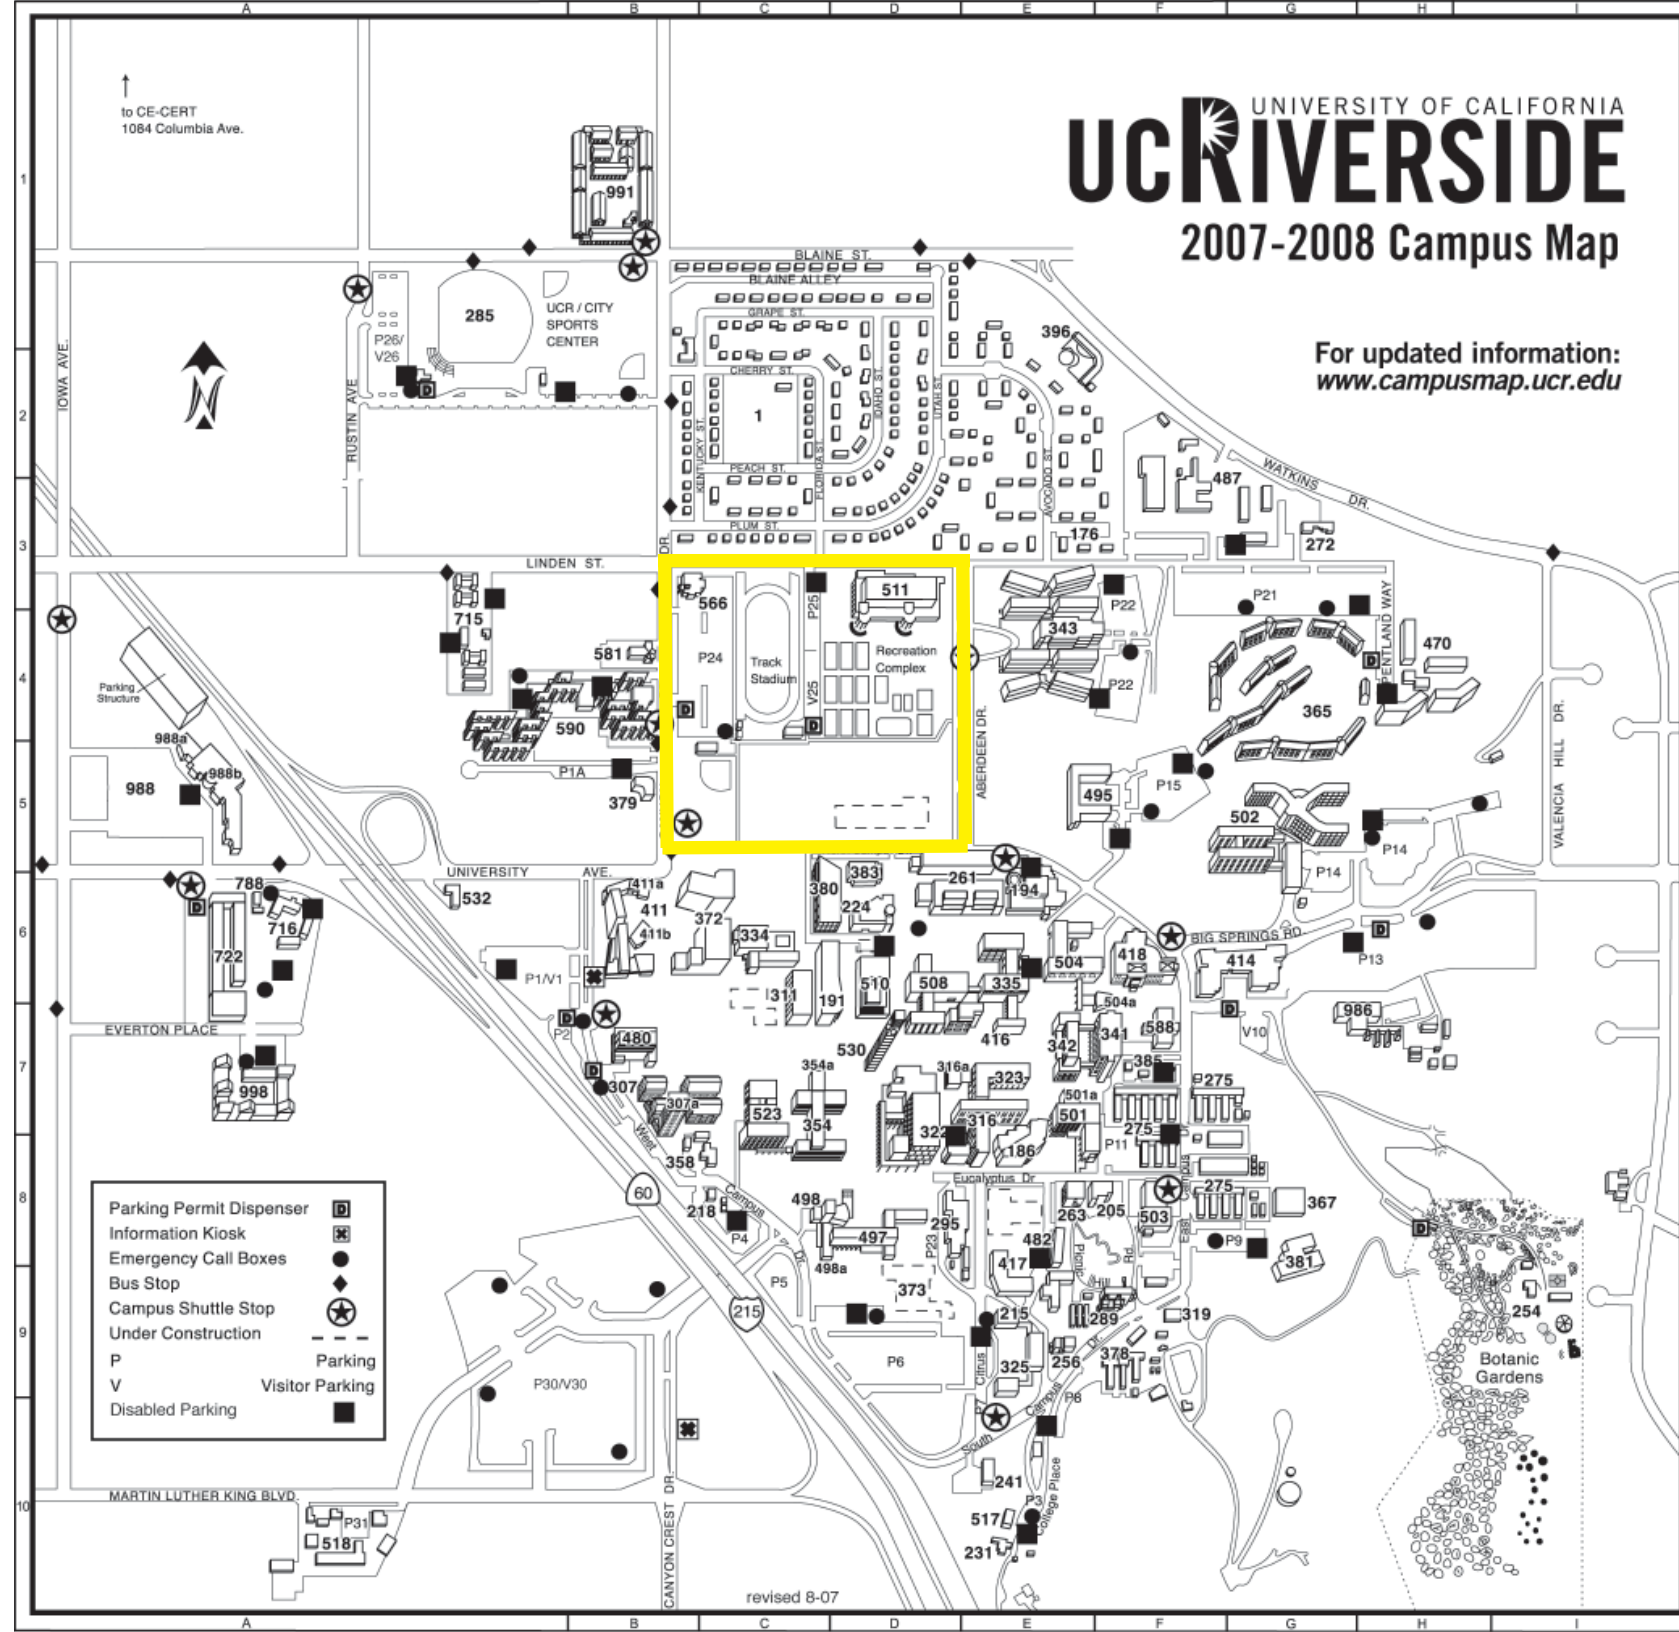

# Tom's Trek

Linden to Canyon Crest

Canyon Crest to sidewalk  
to North Campus Dr

North Campus Dr to Ab-  
erdeen

Aberdeen to Linden

Totals:  
Time 25 Minutes  
Steps 3000  
Distance 1 mile

UNIVERSITY OF CALIFORNIA  
**UCRIVERSIDE**  
2007-2008 Campus Map

For updated information:  
[www.campusmap.ucr.edu](http://www.campusmap.ucr.edu)

- Parking Permit Dispenser
- Information Kiosk
- Emergency Call Boxes
- Bus Stop
- Campus Shuttle Stop
- Under Construction
- P
- V
- Disabled Parking
- Parking
- Visitor Parking