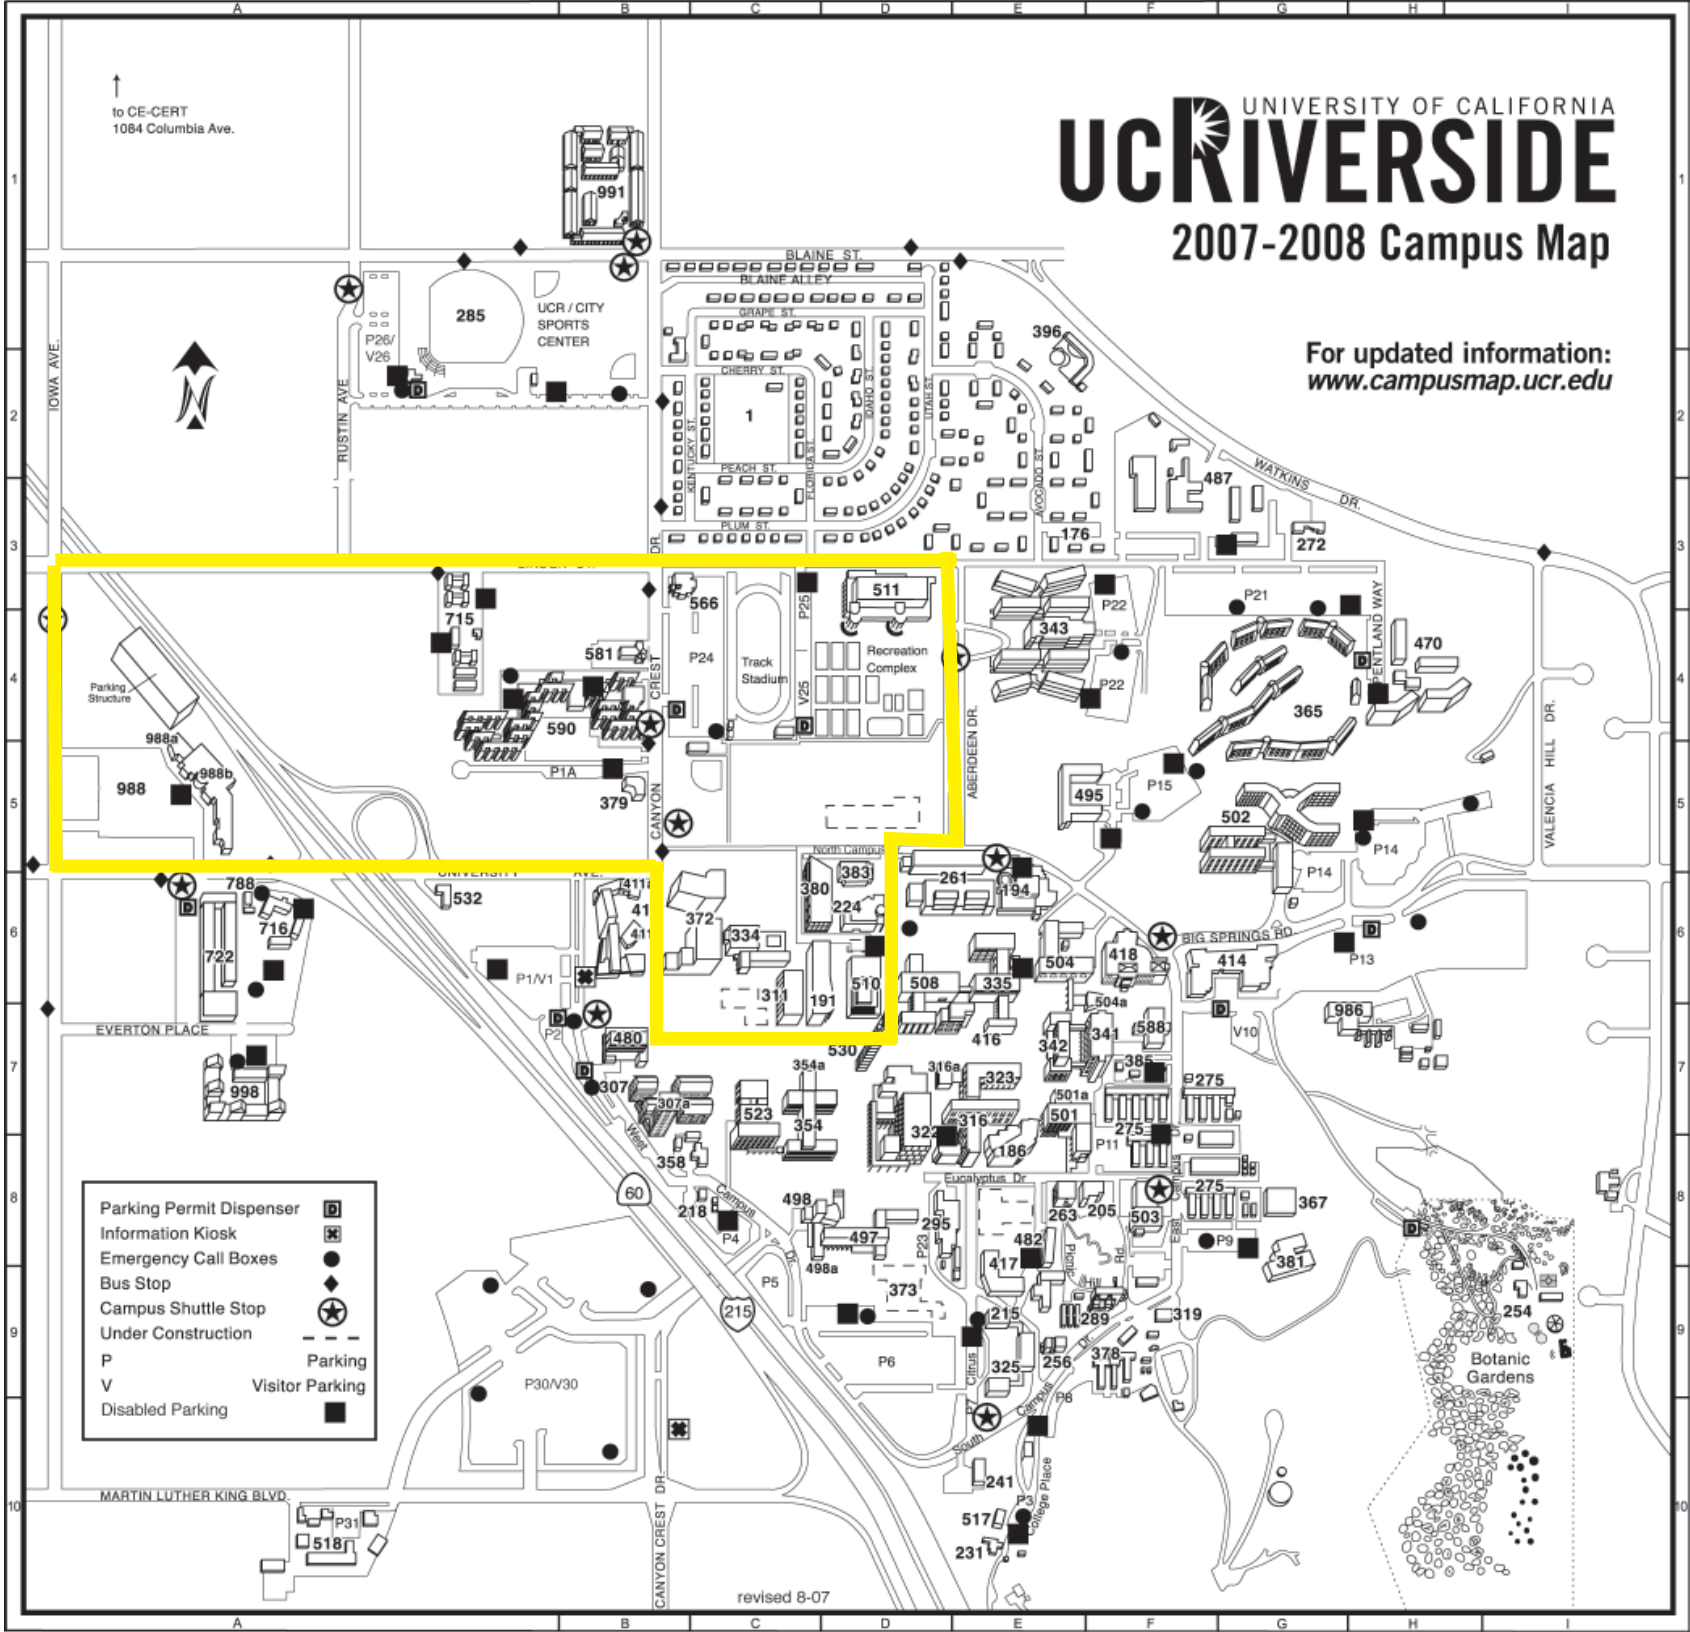

StarBucks Run

- Rec Center to Linden
- Linden to Iowa
- Iowa to University Ave
- University to Art Bldg
- Art Bldg to Hinderaker
- Hinderaker to Bell Tower
- Bell Tower to Bookstore
- Bookstore to E. Campus Dr.
- E. Campus Dr. to Aberdeen
- Aberdeen to Rec Center

Totals:
 4500 steps
 1.7 miles
 40 minutes

UNIVERSITY OF CALIFORNIA UCRIVERSIDE 2007-2008 Campus Map

For updated information:
www.campusmap.ucr.edu

Parking Permit Dispenser	Ⓛ
Information Kiosk	Ⓜ
Emergency Call Boxes	●
Bus Stop	◆
Campus Shuttle Stop	★
Under Construction	- - -
P	Parking
V	Visitor Parking
Disabled Parking	■