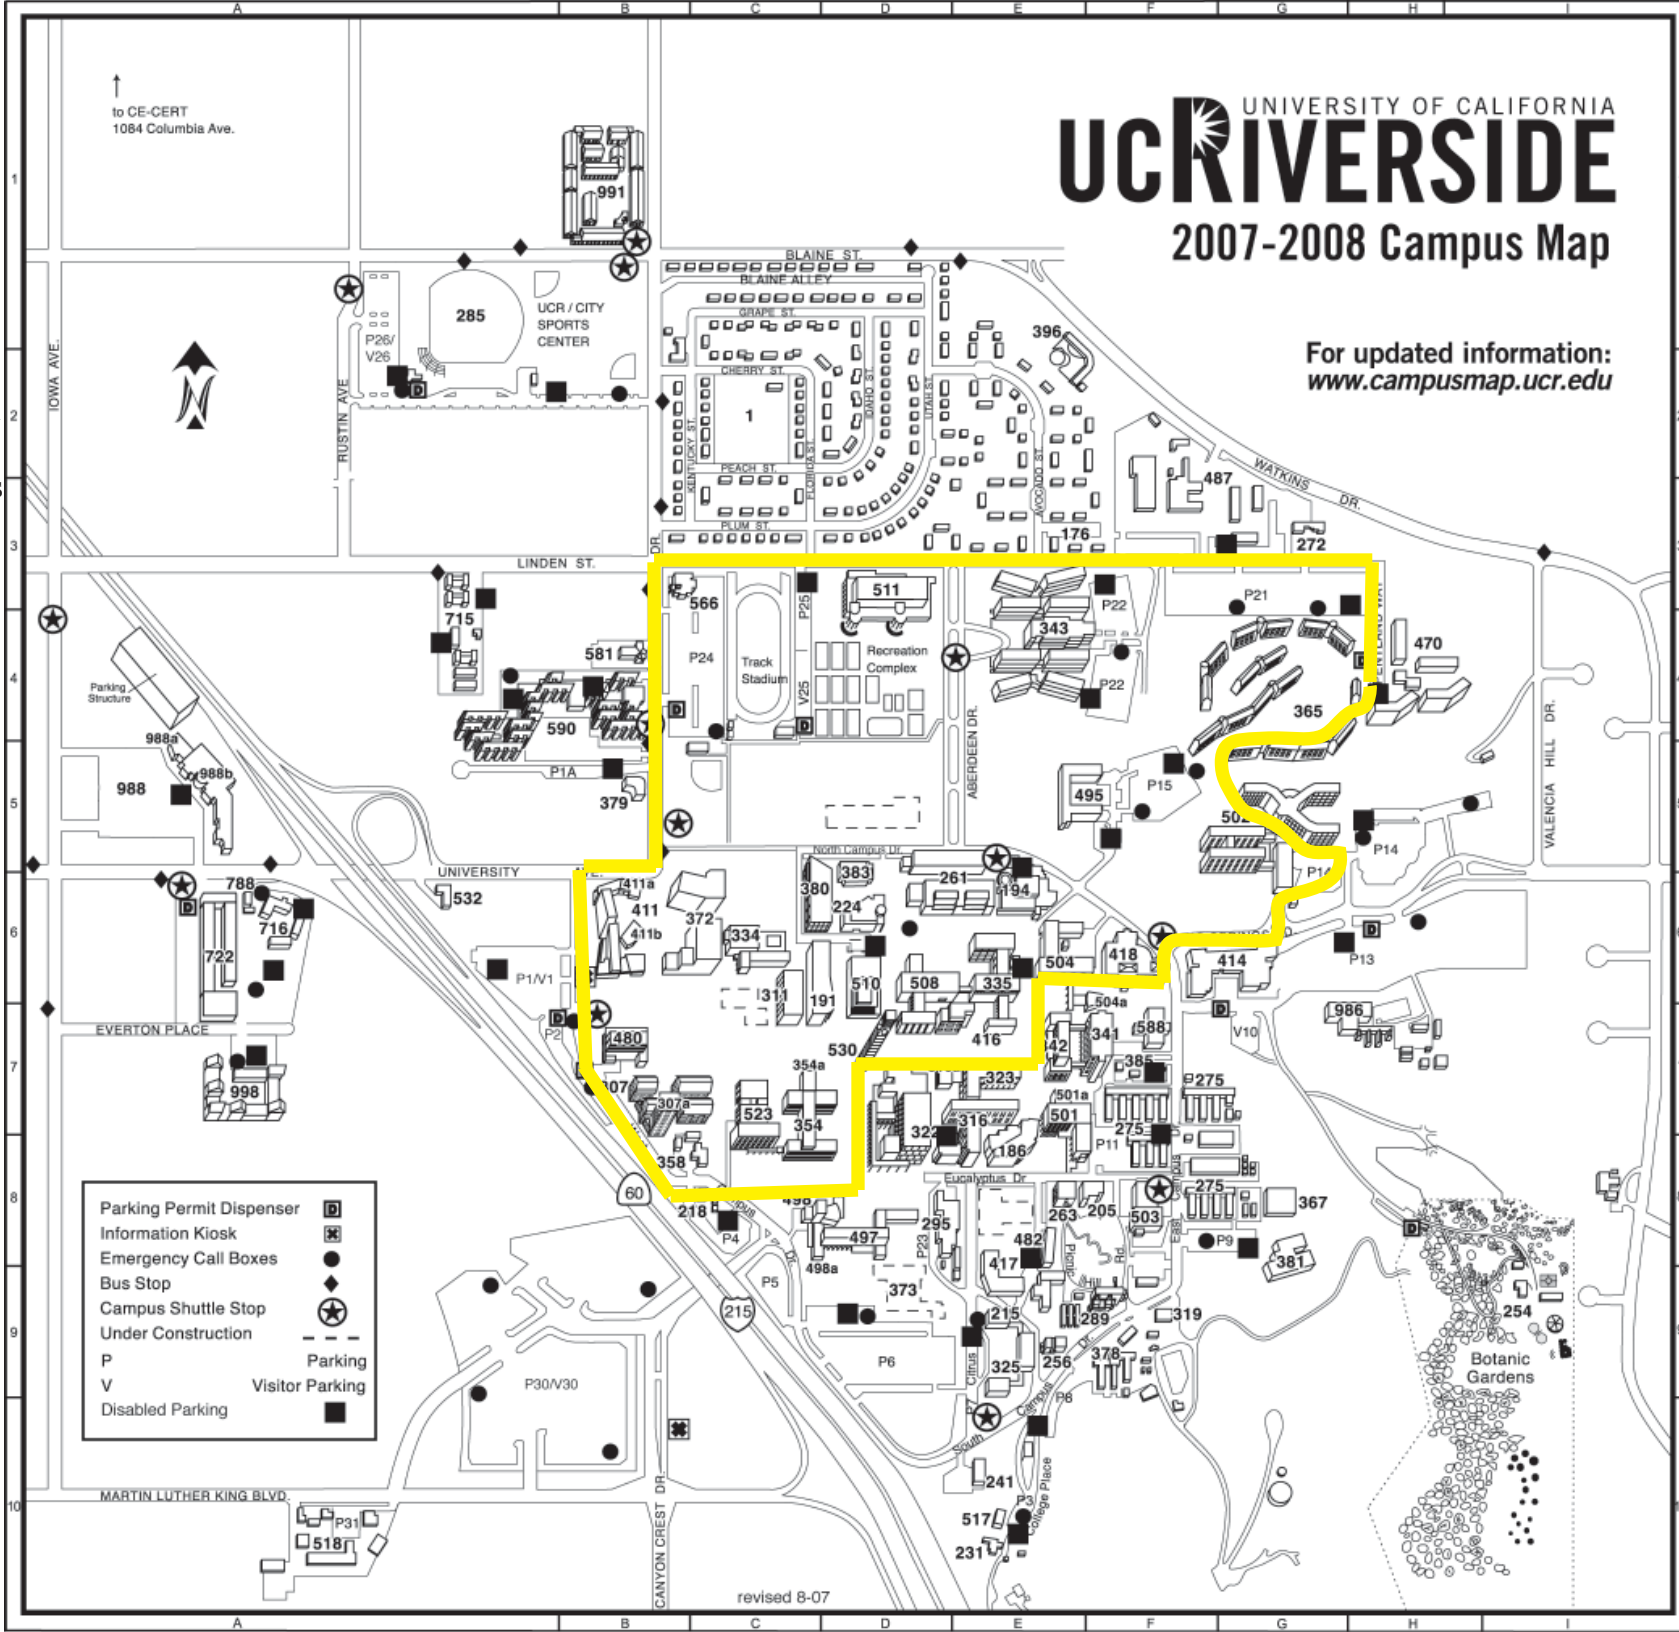

Scenic Tour
(Walk in either direction)

Rec Center to Linden

Linden to Pentland Way

Pentland Way to in-between
Bldgs. D & H

Down stairs then left to Lothian

Through Lothian to Big Springs
Road

Big Springs to East Campus to
Science Library

Science Library to Webber Hall

Webber Hall to Bell Tower

Bell Tower through Rivera
Arches to W.Campus Dr.

W. Campus to University Ave

University to Canyon Crest

Canyon Crest to Linden St

Linden to Rec Center

Totals:
4850 Steps
1.85 miles
45 minutes

UNIVERSITY OF CALIFORNIA
UCRIVERSIDE
2007-2008 Campus Map

For updated information:
www.campusmap.ucr.edu

Parking Permit Dispenser	Ⓛ	Parking	P
Information Kiosk	Ⓜ	Visitor Parking	V
Emergency Call Boxes	●	Disabled Parking	■
Bus Stop	◆		
Campus Shuttle Stop	★		
Under Construction	- - -		