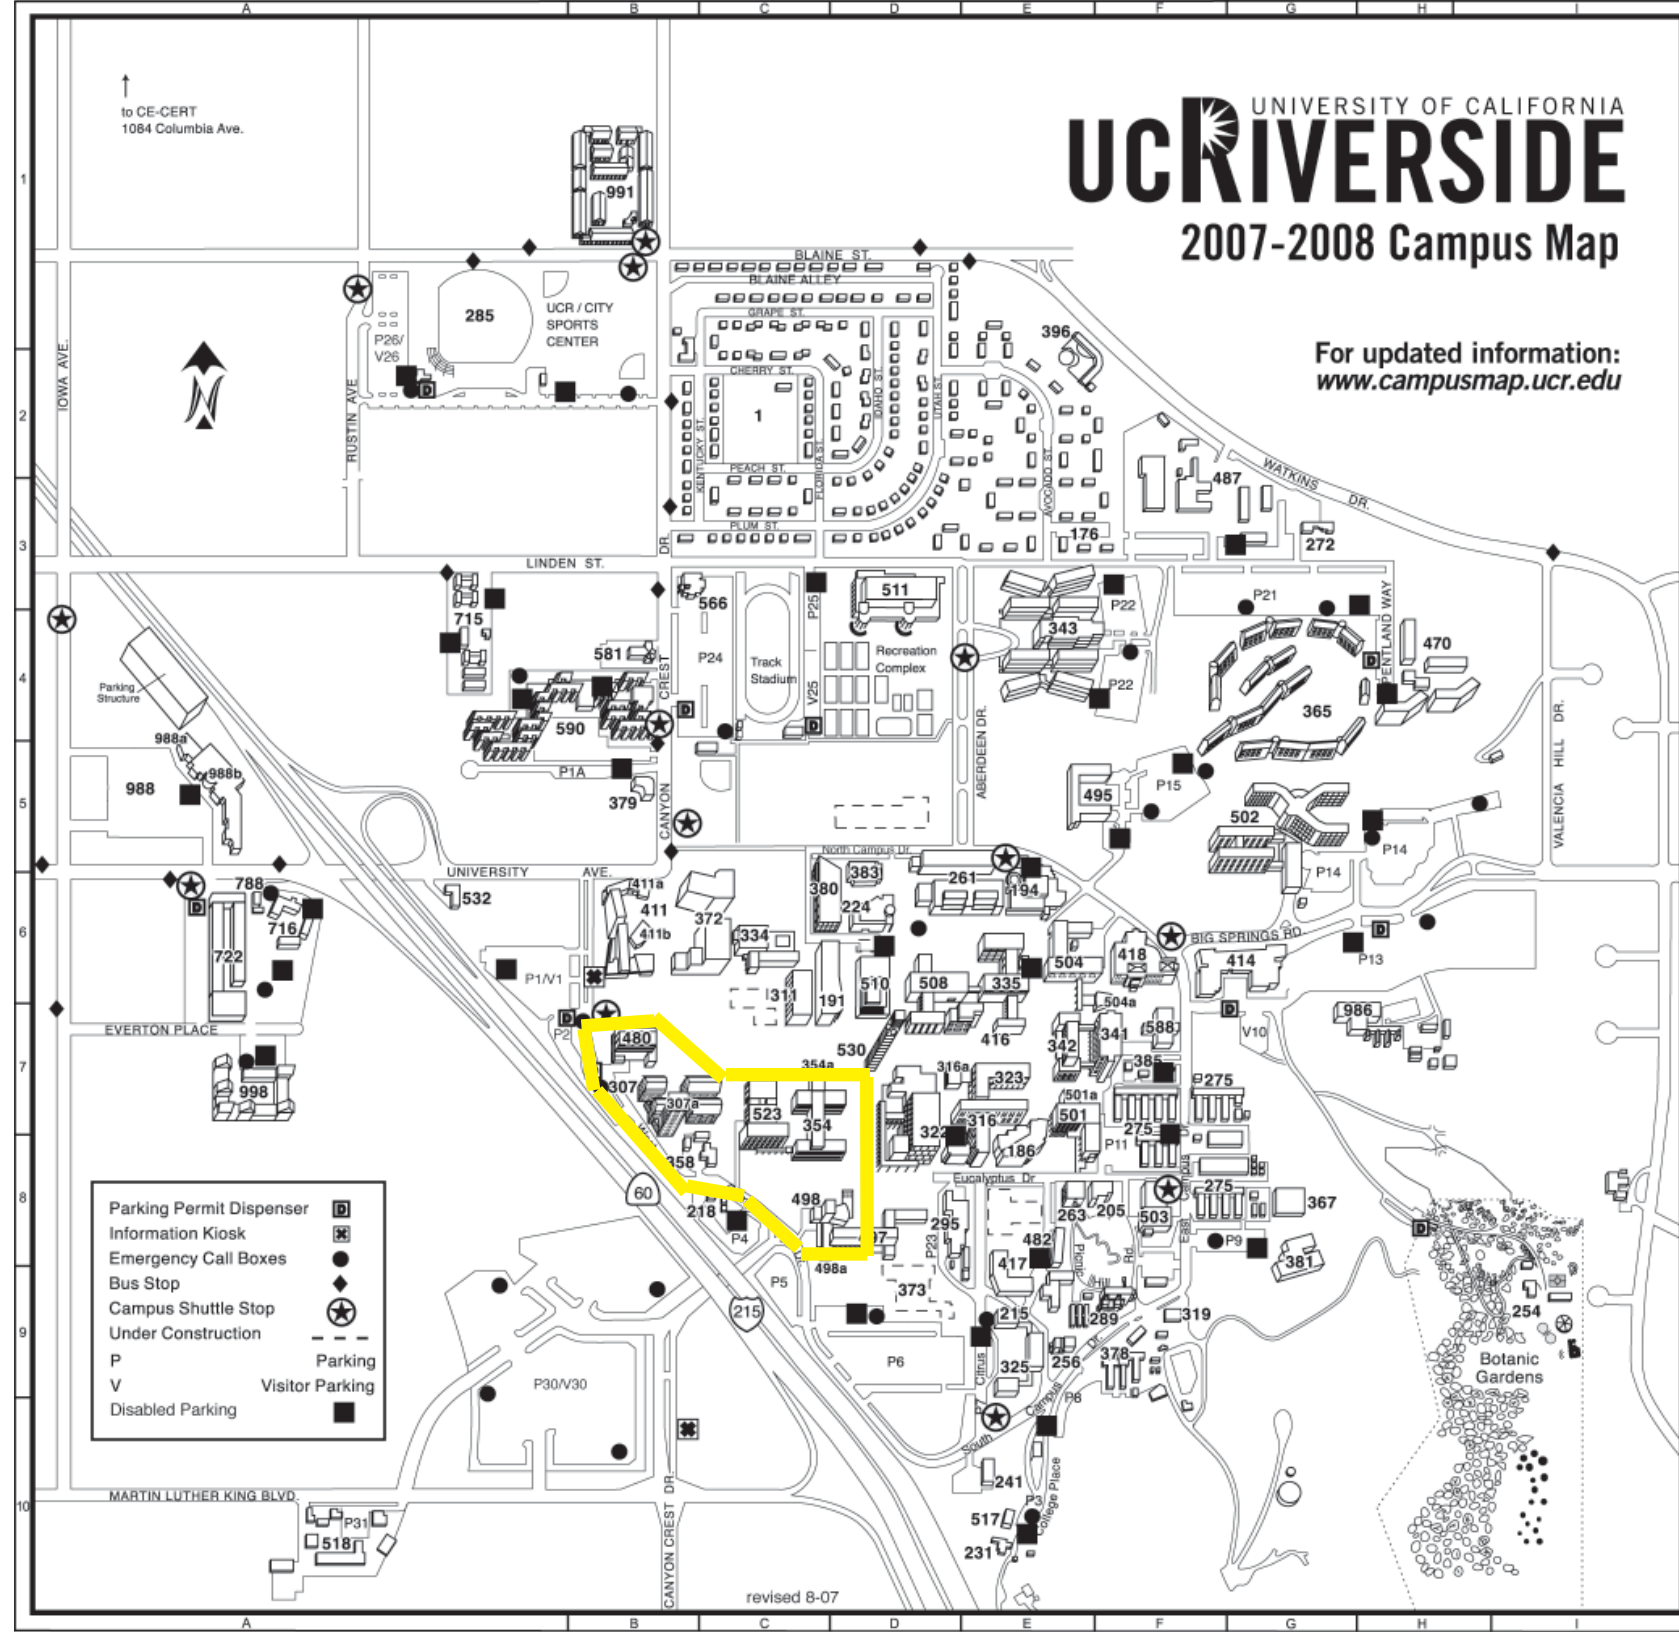

Bell Tower West

Bell Tower to Olmstead Hall

Olmstead Hall to W. Campus Dr.

W. Campus Dr. past The Barn to Hinderaker

Hinderaker to Sproul

Sproul to Bell Tower

Totals:
 Time 15 Minutes
 Steps 1550
 Distance .58 miles

UNIVERSITY OF CALIFORNIA
UCRIVERSIDE
 2007-2008 Campus Map

For updated information:
www.campusmap.ucr.edu

Parking Permit Dispenser	
Information Kiosk	
Emergency Call Boxes	
Bus Stop	
Campus Shuttle Stop	
Under Construction	
P	Parking
V	Visitor Parking
Disabled Parking	