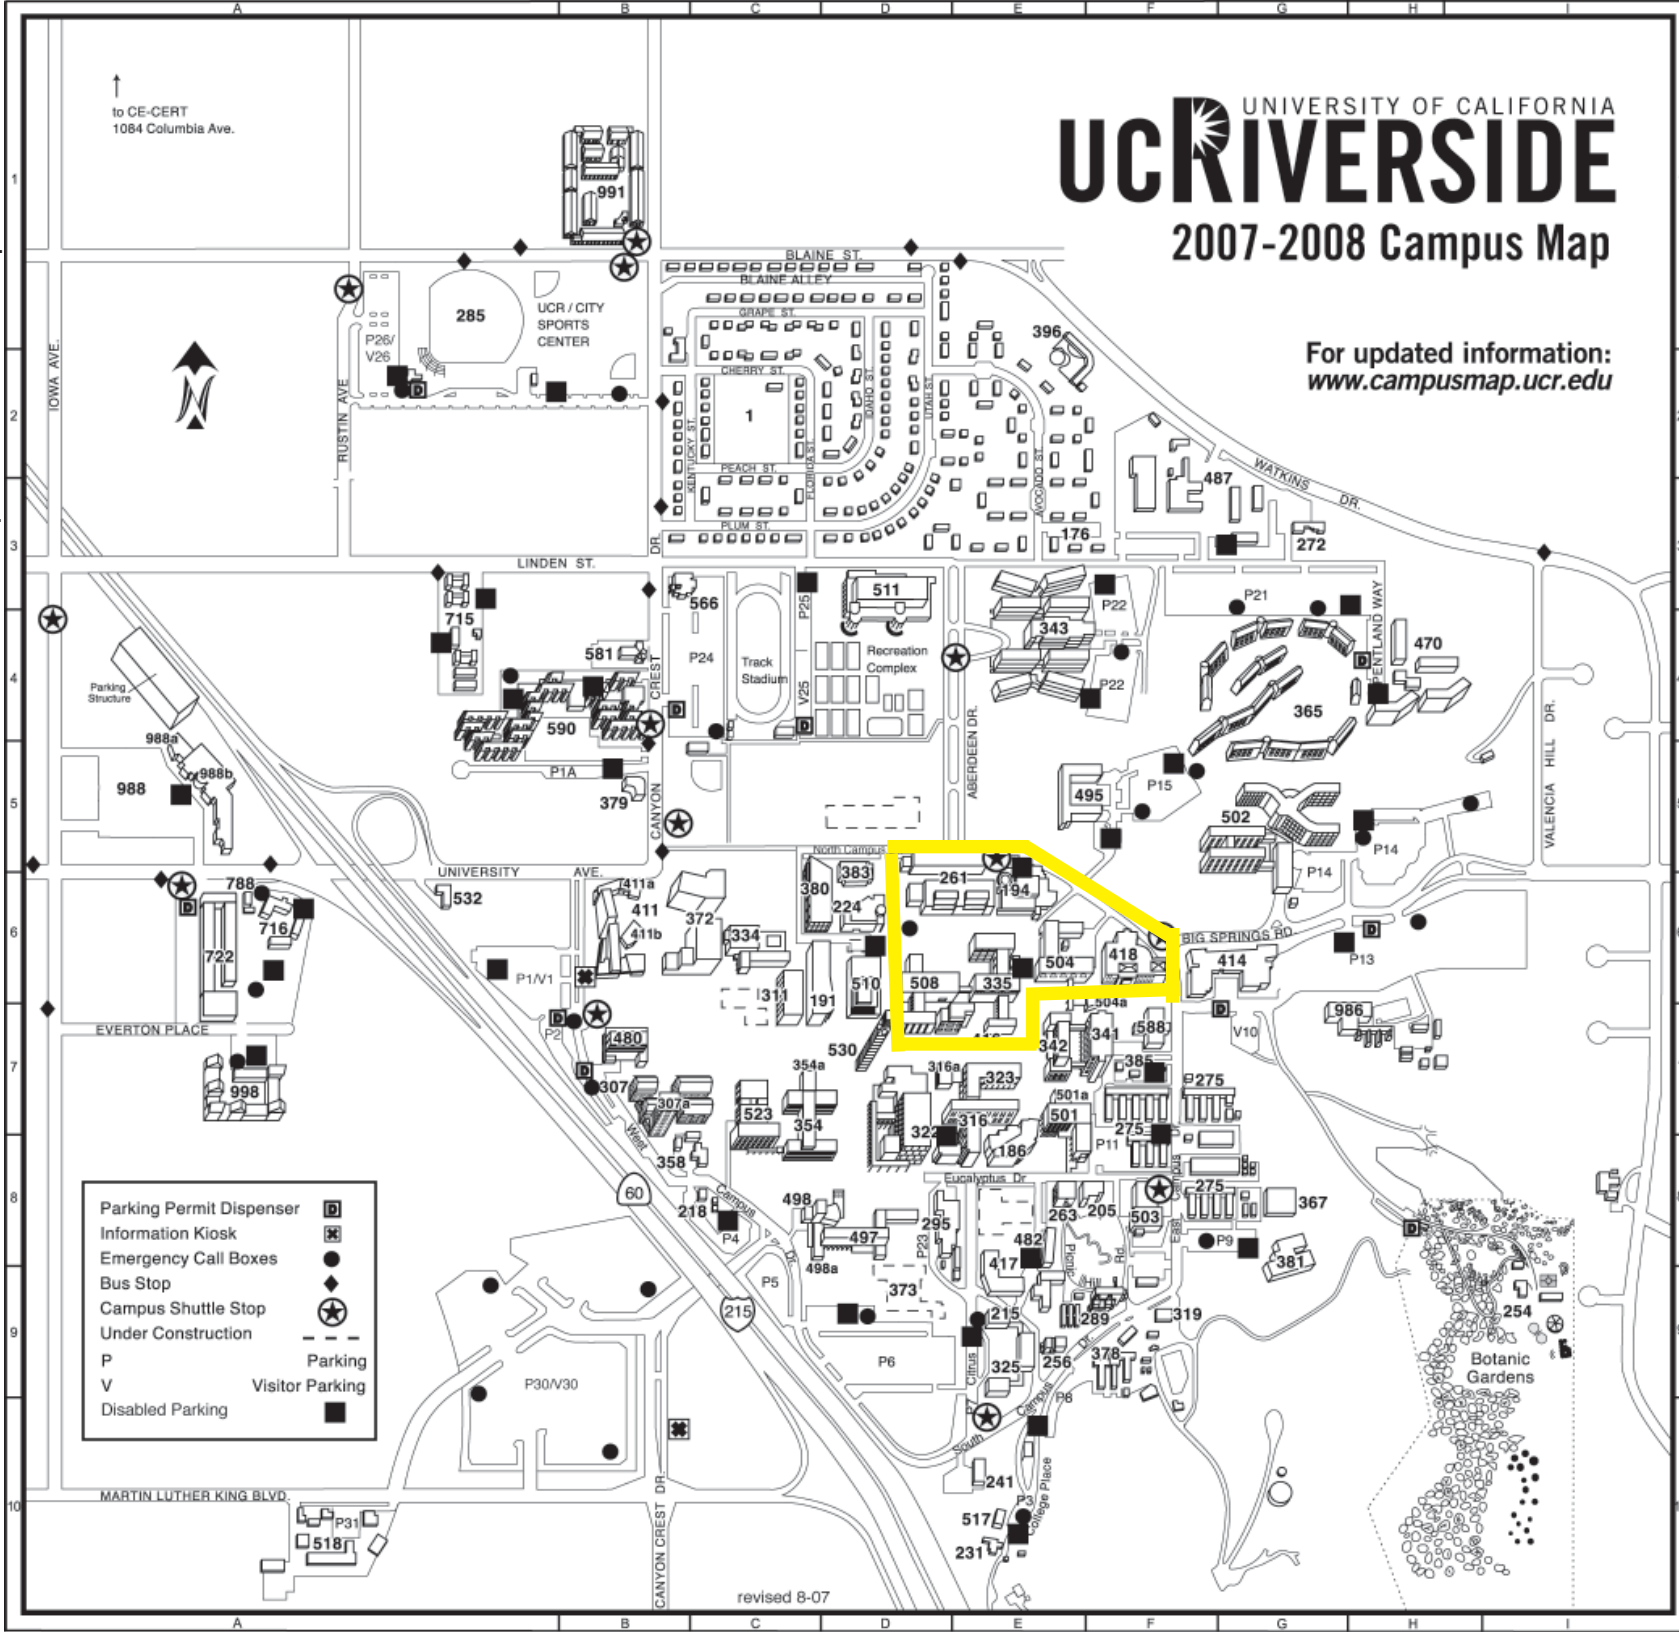

Bell Tower East

Bell Tower to Life Sciences Bldg.

Life Sciences Bldg to Webber Hall

Webber Hall to Physics Bldg.

Physics Bldg. to East Campus Dr.

East Campus Dr to Bourns Hall

Bourns Hall to Bell Tower

Totals:
Time 15 Minutes
Steps 1572
Distance .58 miles

UNIVERSITY OF CALIFORNIA UCRIVERSIDE 2007-2008 Campus Map

For updated information:
www.campusmap.ucr.edu

- Parking Permit Dispenser [D]
- Information Kiosk [K]
- Emergency Call Boxes [C]
- Bus Stop [B]
- Campus Shuttle Stop [S]
- Under Construction [U]
- P Parking
- V Visitor Parking
- Disabled Parking [D]